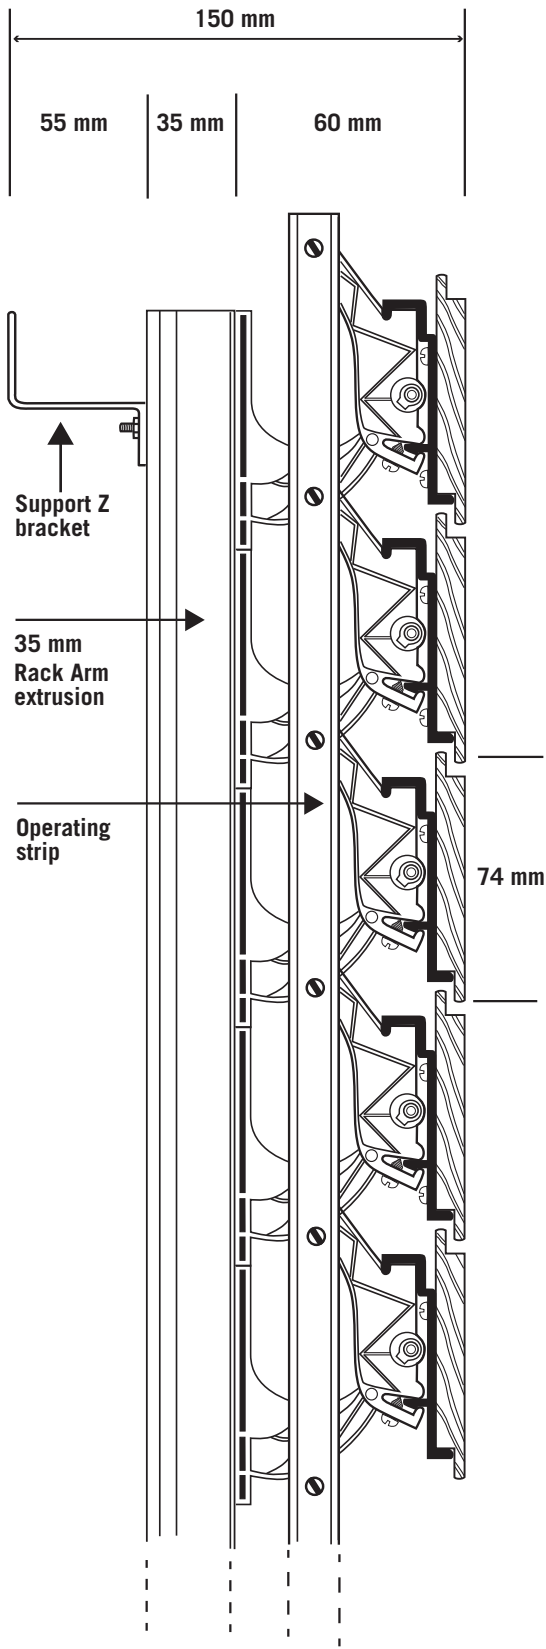

**horiso®**

74W with 35 mm rack arm  
Schematic

Side view louvers closed

Side view louvers open