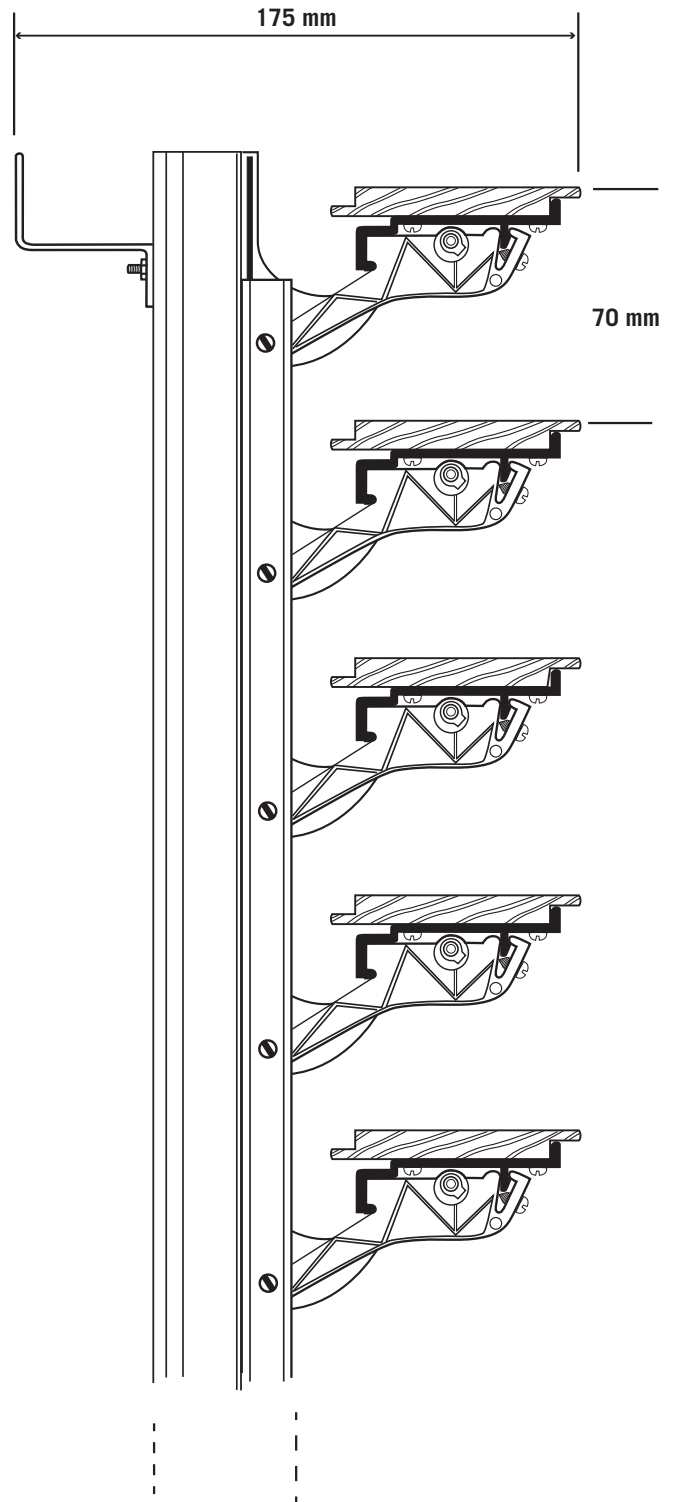

**horiso®**

74W with 35 mm rack arm  
Schematic

Side view louvers closed

Side view louvers open