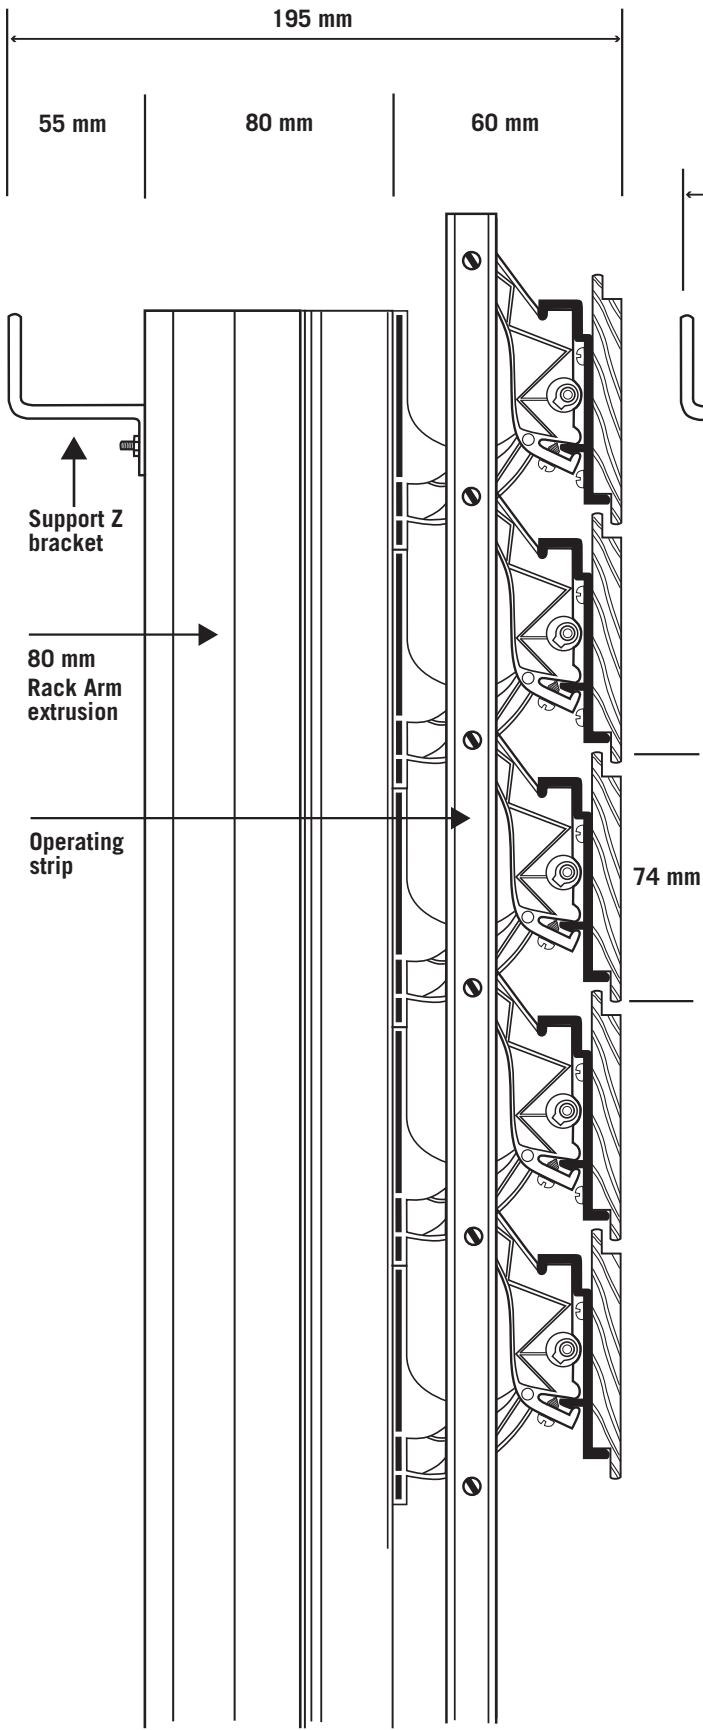

**horiso®**

74W with 80 mm rack arm  
Schematic

Side view louvres closed

Side view louvres open