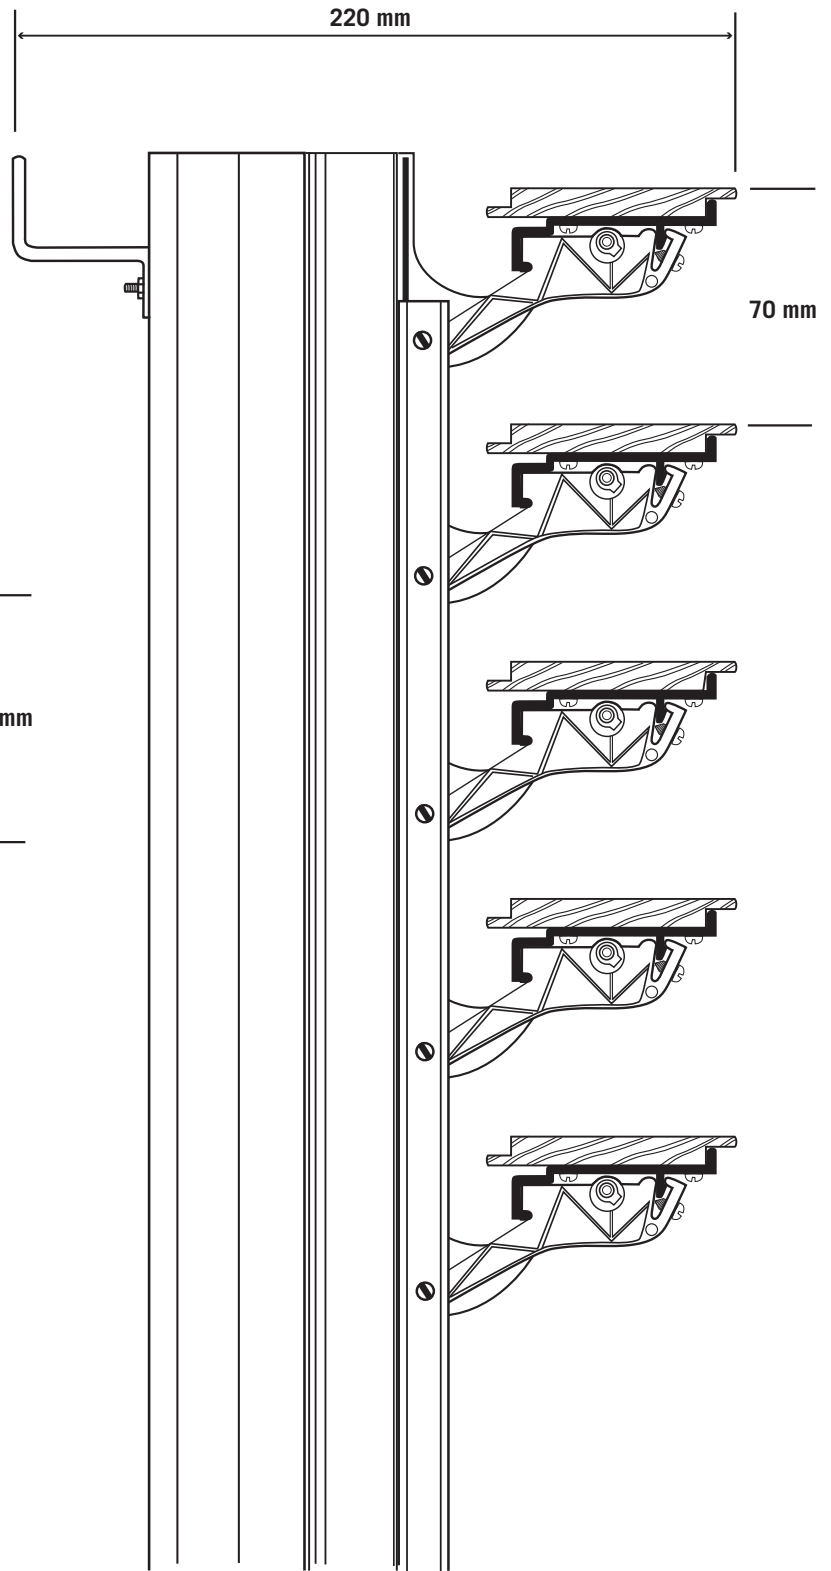

**horiso®**

74W with 80 mm rack arm  
Schematic

Side view louvres closed

Side view louvres open