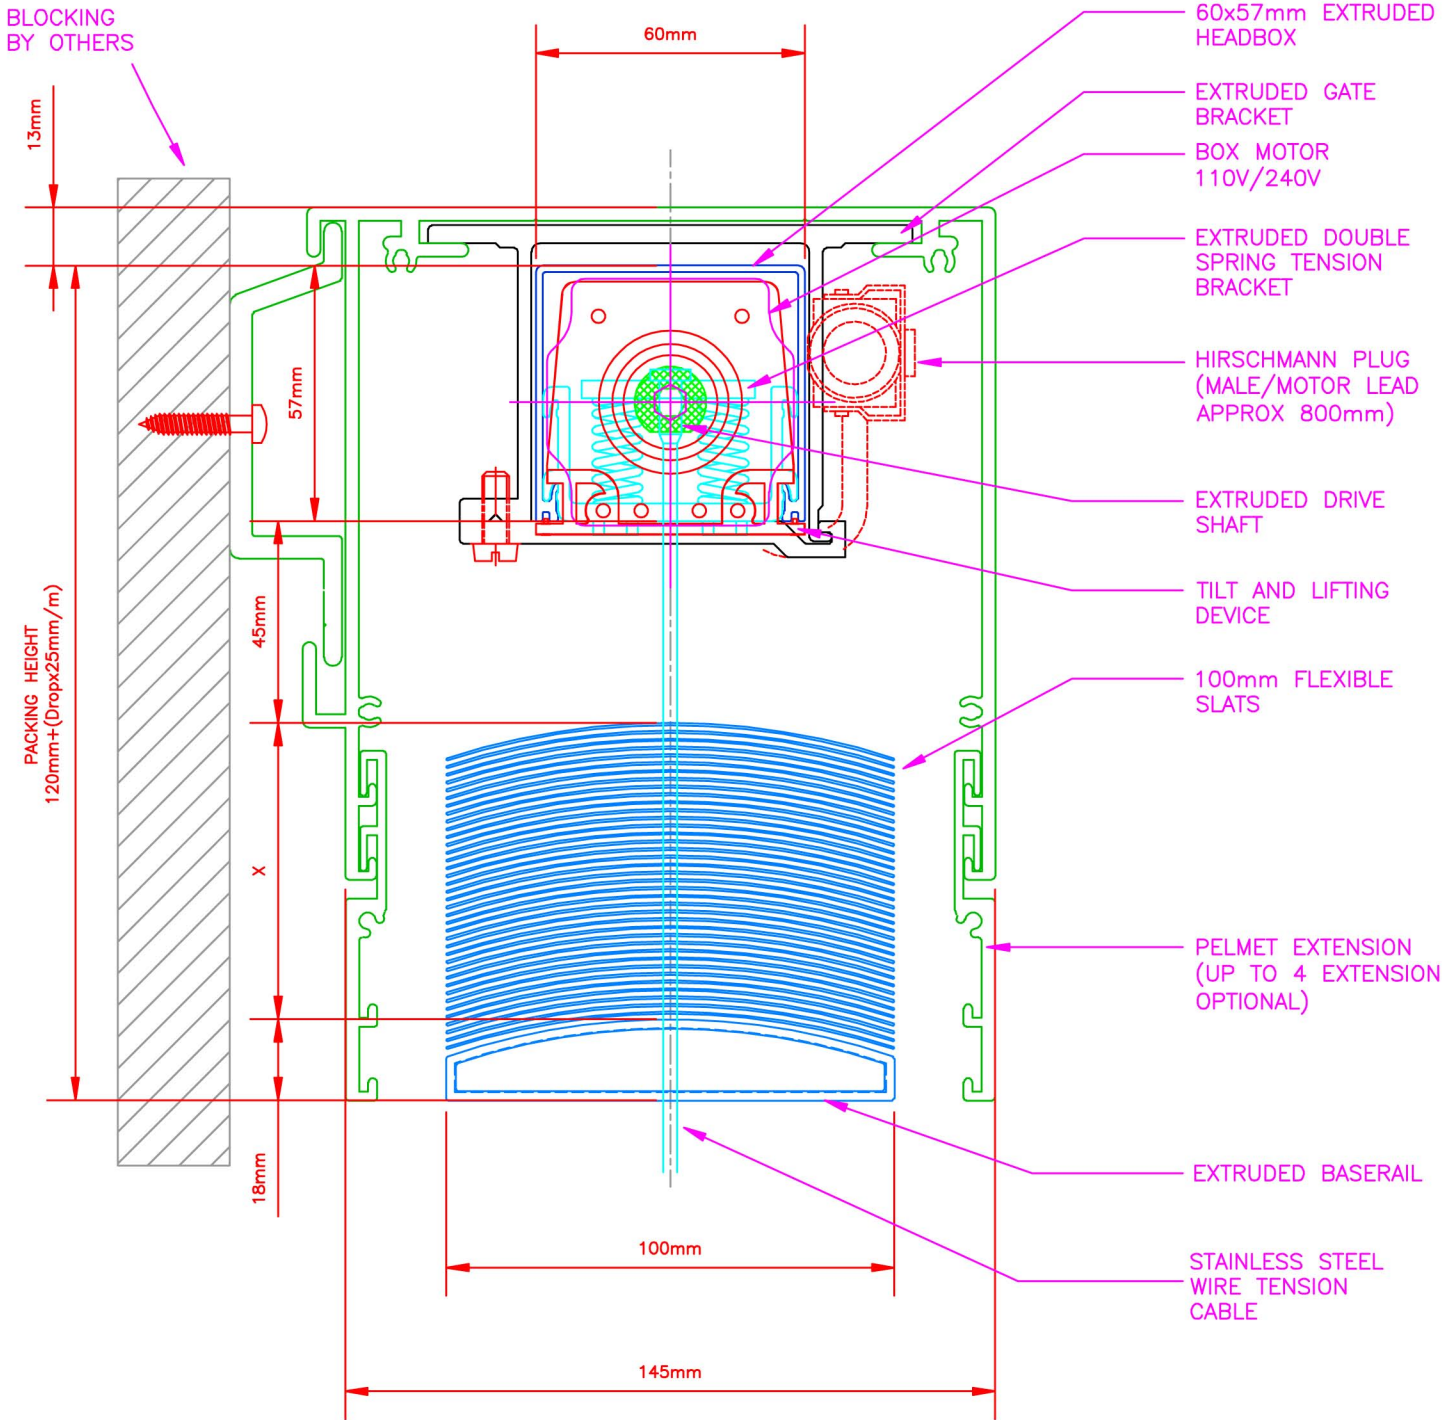

HORISO EVB 100 AK-S

FACE FIX Horiso PELMET

INSATALLATION CONDITION: FACE FIX Horiso PELMET				BLIND TYPE Horiso EVB 100 AK-S		horiso [®]		www.horiso.com.au	
REV	DESCRIPTION	DATE	APPROVED	DRAWN: SHUANG XU		22 - 26 Myrtle Street Marrickville NSW 2204		APPROVED SIGNATURE	
A	INITIAL DRAWING	20/02/12	NK						
B	CABLE MATERIAL UPDATE	16/01/14	NK						
SIZE:		FSCM NO:	DWG NO:	20120220-2-2		REV B		T: (61 2) 8755 4500	
SCALE:		DATE:		16/01/14		SHEET		F: (61 2) 8755 4555	