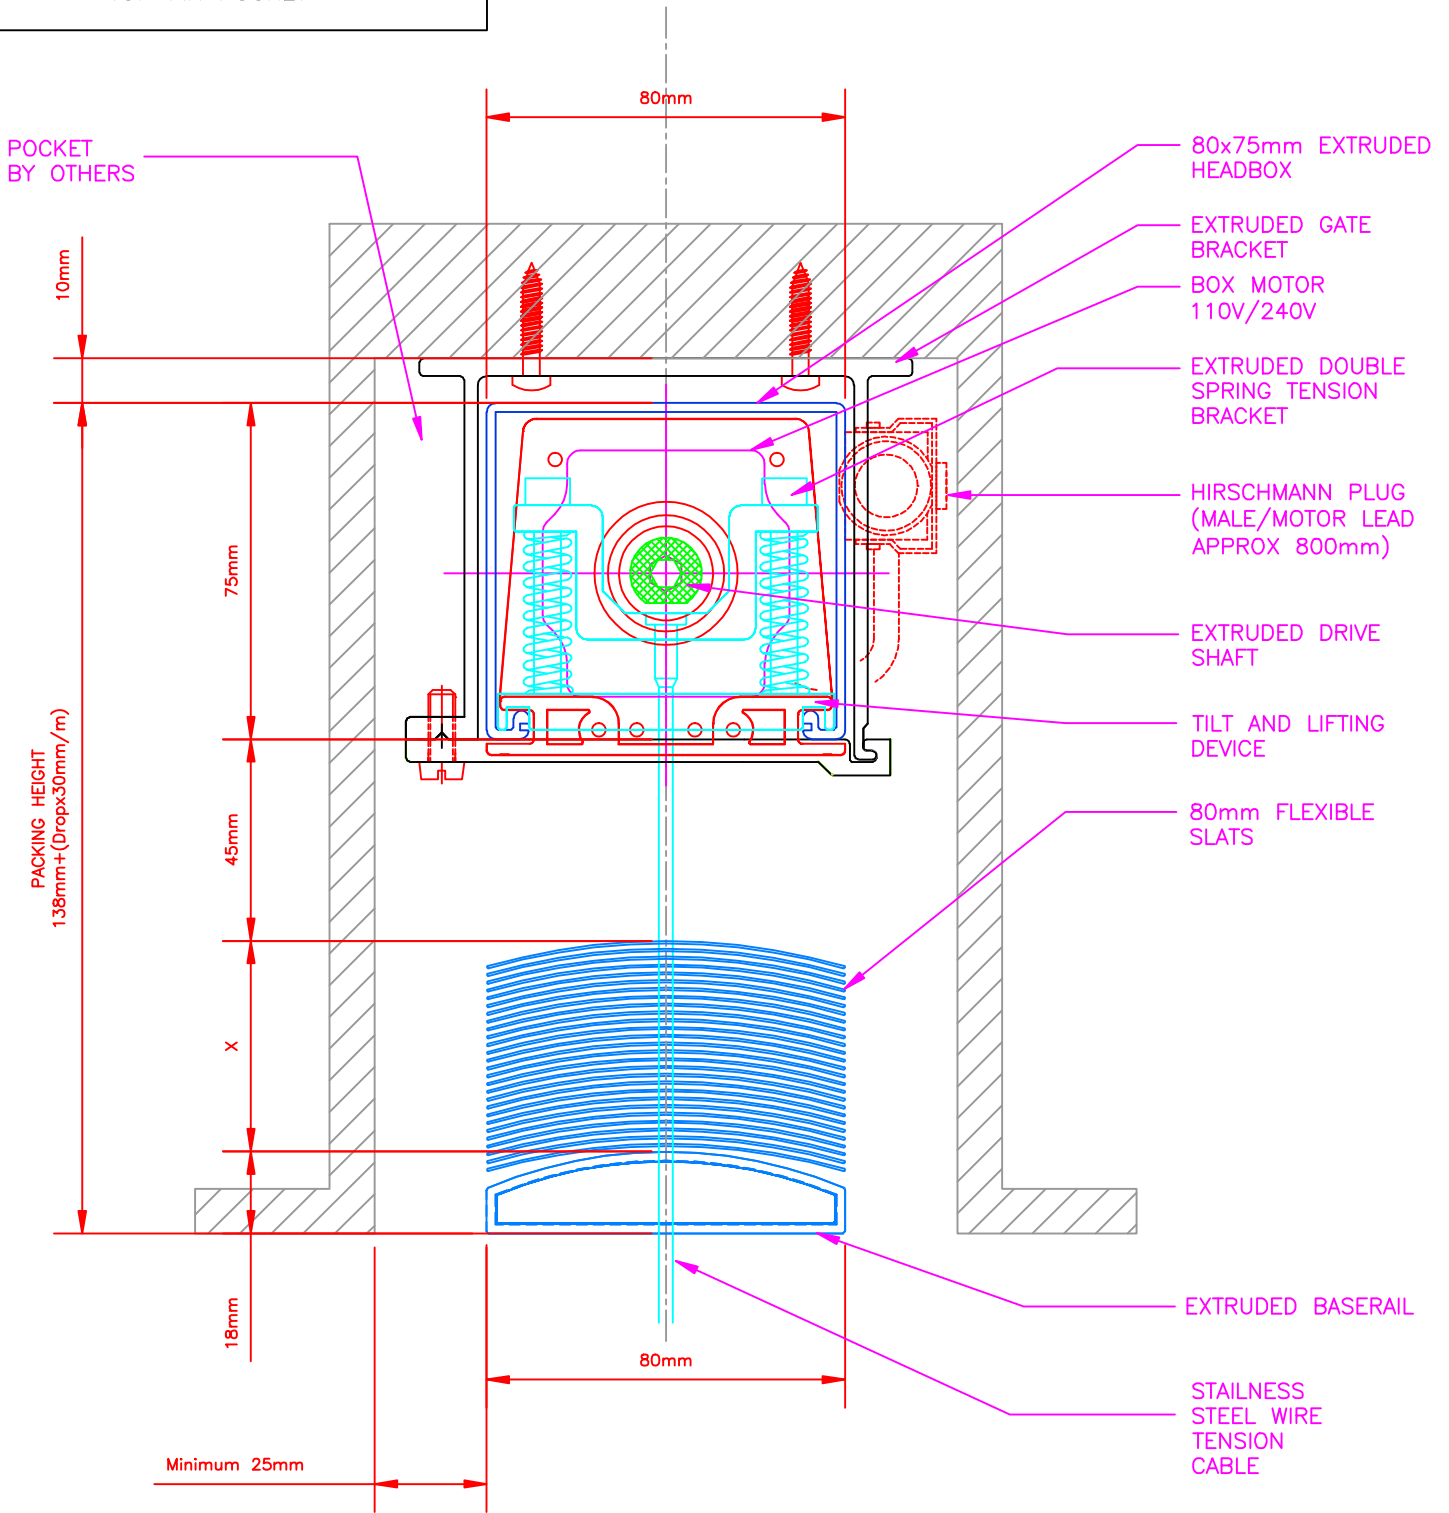

HORISO EVB 80 AK-G

TOP FIX POCKET

INSATALLATION CONDITION:
TOP FIX Horiso POCKET

BLIND TYPE
Horiso EVB 80 AK-G

horiso

www.horiso.com.au

REV	DESCRIPTION	DATE	APPROVED
A	INITIAL DRAWING	09/02/12	NK
B	CABLE MATERIAL UPDATE	16/01/14	NK

DRAWN: SHUANG XU			
SIZE:	FSCM No:	DWG No:	REV
		20120209-1-3	A
SCALE:	DATE:	SHEET	
	09/02/12		

22 - 26 Myrtle Street
Marrickville NSW 2204

T: (61 2) 8755 4500
F: (61 2) 8755 4555

APPROVED SIGNATURE