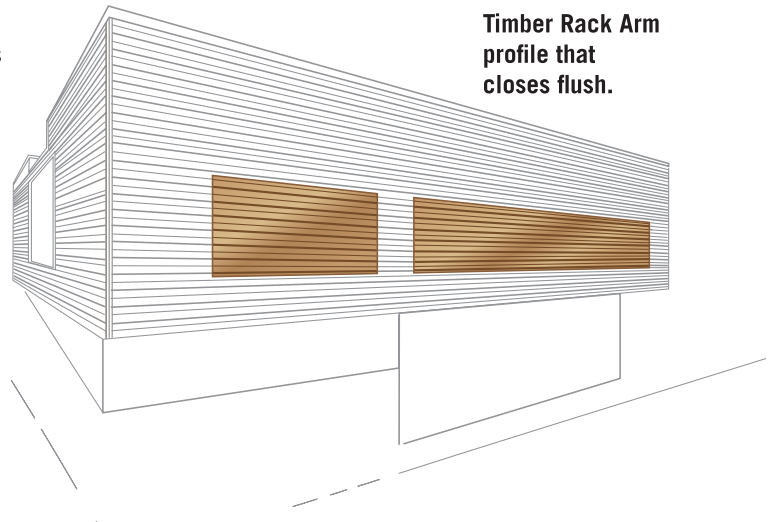

**Horiso** automated louvres.  
Facade integrated.  
Sustainable timber.  
Climate Ready® controls.

Timber Rack Arm  
profile that  
closes as tongue  
and groove.

Timber Rack Arm  
profile that closes  
as weatherboard.

Timber Rack Arm  
profile that  
closes flush.

**horiso**®

AUSTRALIA

NEW ZEALAND

ASIA

USA

info@horiso.com.au • horiso.com.au