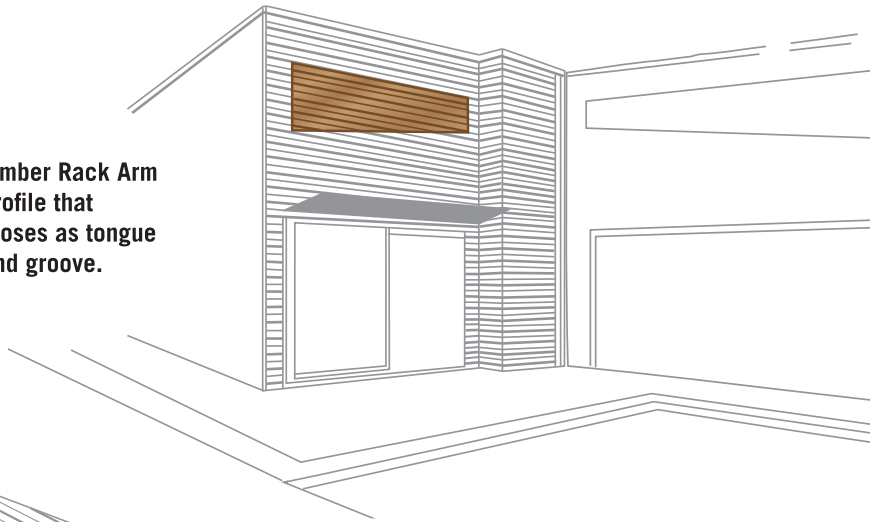

**Horiso** automated louvres.  
Facade integrated.  
Sustainable timber.  
Climate Ready® controls.

Timber Rack Arm  
profile that  
closes as tongue  
and groove.

Timber Rack Arm  
profile that closes  
as weatherboard.

Timber Rack Arm  
profile that  
closes flush.

**horiso**®

AUSTRALIA

NEW ZEALAND

ASIA

USA

info@horiso.com.au • horiso.com.au