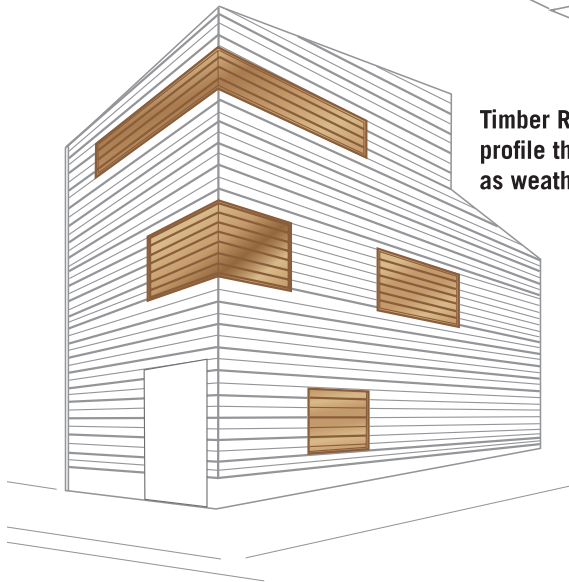

**Horiso** automated louvres.  
Facade integrated.  
Sustainable timber.  
Climate Ready® controls.

Timber Rack Arm  
profile that  
closes as tongue  
and groove.

Timber Rack Arm  
profile that closes  
as weatherboard.

Timber Rack Arm  
profile that  
closes flush.

**horiso**®

AUSTRALIA

NEW ZEALAND

ASIA

USA

info@horiso.com.au • horiso.com.au